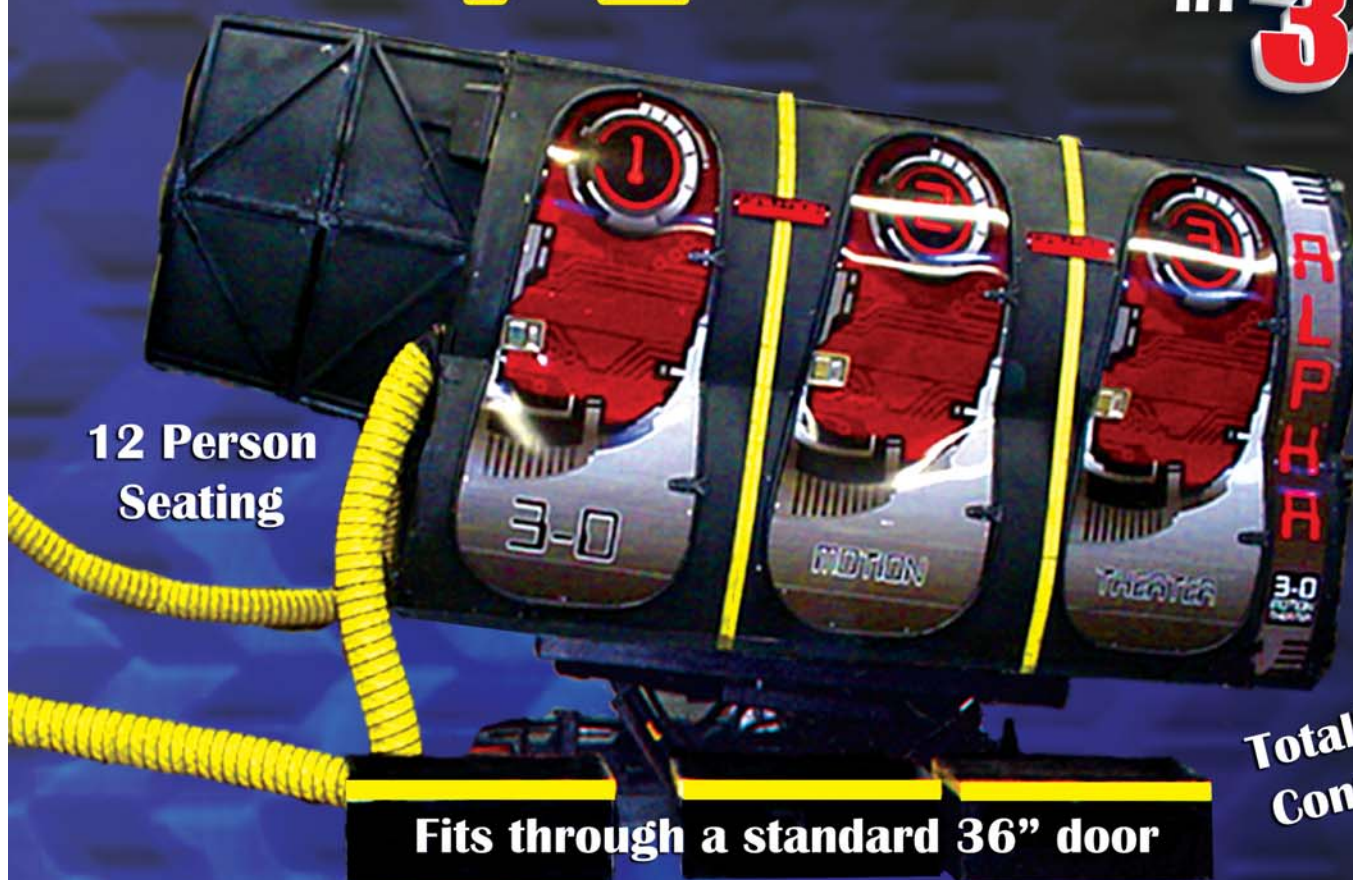

# Alpha X-PERIENCE

in **3-D**

**12 Person  
Seating**

**Totally Self  
Contained**

**Fits through a standard 36" door**

### **SPACE: PERFORMANCE AREA:**

**OUTSIDE:** 25' x 20' area for Motion Theater and a 12' x 25' area to park tow vehicle.  
Ideal outdoor location is a levelled parking lot or very firm surface.

**INSIDE:** 20' x 25' with a 10' minimum ceiling. Door openings must be at least 36" wide. Main floor location ideal.  
Please call for specific measurements for locations other than main floor.