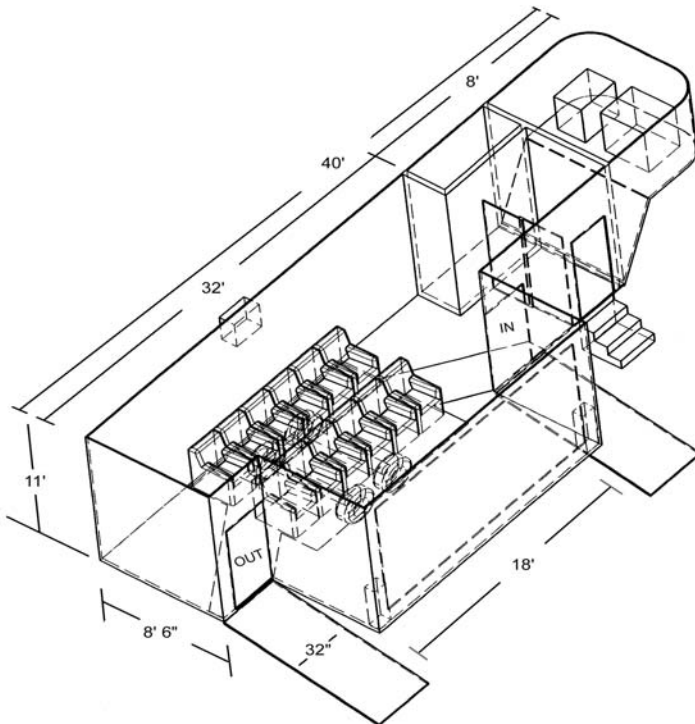

The Thrill Theater 3-D In Motion is totally self-contained.

Minimum area of 50' x 25' and 14' in height required.

Requirements:

POWER: Cinemation is totally self-contained.

SPACE: THEATER- Minimum area of 50' x 25' and 14' in height for performance.